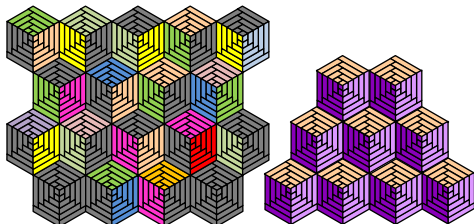

Seasons--Four Trees Featuring Traditional Log Cabin

Seasons Pattern and Instructions \$6.00

Brownstones
Log Cabin Patchwork Houses

Brownstones

Pattern and Instructions \$7.00

Spinning Stars
Diamond Log Cabin

Spinning Stars

Pattern and Instructions \$8.00

Rainbow City
Log Cabin Patchwork Houses

Rainbow City

Pattern and Instructions \$7.00

**Table Toppers--Log Cabin
Tumbling Block**

Table Toppers Pattern
\$8.00

**Mossy Point--Featuring Offset
Center Log Cabin Block on Point**

Mossy Point
Pattern and Instructions for
three sizes \$8.00

**Interlock—Stepping Out
Courthouse Steps Log Cabin Block**

Interlock
Pattern and Instructions for
two sizes \$8.00

**Full Page Diamond and Offset
Diamond Log Cabin**

7 Master Grid Sheets -- \$6

**9 Full Page Grid Sets -- Square and
Rectangular Log Cabin Grids -- \$6**

Log Cabin Tumbling Block Primer - \$6
7 page tutorial--includes templates and grids

Order Form – Flavin Glover’s Patterns and Grids