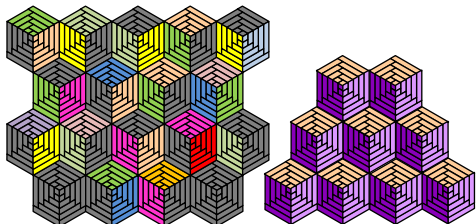

Order Form – Flavin Glover’s Patterns and Grids

Nine by Nine--A Pattern Featuring Square Courthouse Steps

Nine by Nine
Pattern and Instructions \$6.00

Five Star Combo—Combining Log Cabin with Patchwork Star Blocks

**Mossy Point--Featuring Offset
Center Log Cabin Block on Point**

Mossy Point
Pattern and Instructions for
three sizes \$8.00

**Interlock—Stepping Out
Courthouse Steps Log Cabin Block**

Interlock
Pattern and Instructions for
two sizes \$8.00

**Full Page Diamond and Offset
Diamond Log Cabin**

7 Master Grid Sheets -- \$6

**9 Full Page Grid Sets -- Square and
Rectangular Log Cabin Grids -- \$6**

Log Cabin Tumbling Block Primer - \$6
7 page tutorial--includes templates and grids

Order Form – Flavin Glover’s Patterns and Grids

Number	Item	Price	Total
	<i>Nine by Nine</i> Pattern and Instructions	\$6.00	
	<i>Five Star Combo</i> Pattern and Instructions	\$8.00	
	<i>Diamonds That Shine</i> Pattern and Instructions	\$8.00	
	<i>Zinnias</i> Pattern and Instructions	\$8.00	
	<i>Seasons</i> Pattern and Instructions	\$6.00	
	<i>Brownstones</i> Pattern and Instructions	\$7.00	
	<i>Spinning Stars</i> Pattern and Instructions	\$8.00	
	<i>Rainbow City</i> Pattern and Instructions	\$7.00	
	<i>Table Toppers Log Cabin Tumbling Block</i> Pattern	\$8.00	
	<i>Mossy Point</i> Pattern and Instructions	\$8.00	
	<i>Interlock</i> Pattern and instructions	\$8.00	
	Grid Set – 7 Diamond & Offset Center Diamond Grids	\$6.00	
	Grid Set – 9 Square & Rectangular Log Cabin Grids	\$6.00	
	Log Cabin Tumbling Block Primer Tutorial and Templates	\$6.00	