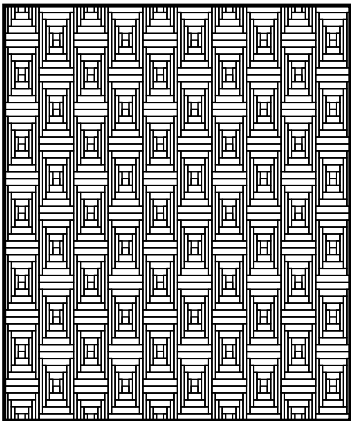

**9 Full Page Grid Sets -- Square and
Rectangular Log Cabin Grids -- $6**