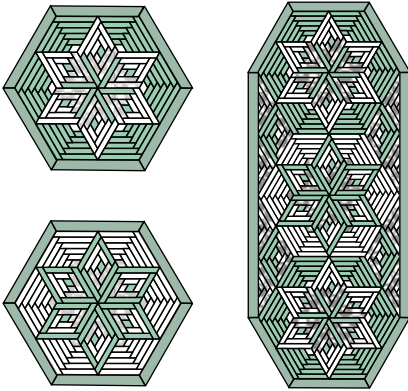

**Full Page Diamond and Offset
Diamond Log Cabin**

7 Master Grid Sheets -- $6