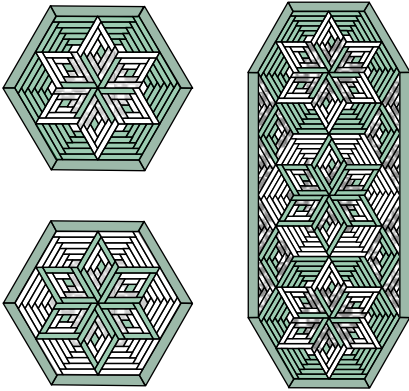

**Mossy Point--Featuring Offset
Center Log Cabin Block on Point**

Mossy Point
Pattern and Instructions for
three sizes \$8.00

**Interlock—Stepping Out
Courthouse Steps Log Cabin Block**

Interlock
Pattern and Instructions for
two sizes \$8.00

**Full Page Diamond and Offset
Diamond Log Cabin**

7 Master Grid Sheets -- \$6

**9 Full Page Grid Sets -- Square and
Rectangular Log Cabin Grids -- \$6**

Log Cabin Tumbling Block Primer - \$6
7 page tutorial--includes templates and grids