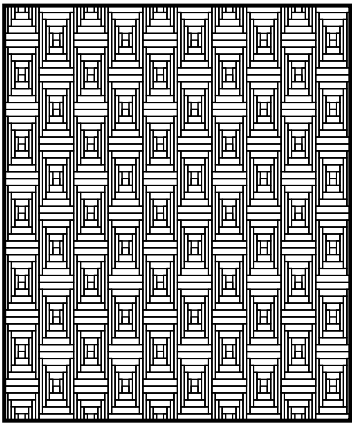

Spinning Stars
Pattern and Instructions \$8.00

Rainbow City
Log Cabin Patchwork Houses

Rainbow City
Pattern and Instructions \$7.00

**Table Toppers--Log Cabin
Tumbling Block**

Table Toppers Pattern
\$8.00

**Mossy Point--Featuring Offset
Center Log Cabin Block on Point**

Mossy Point
Pattern and Instructions for
three sizes \$8.00

**Interlock—Stepping Out
Courthouse Steps Log Cabin Block**

Interlock
Pattern and Instructions for
two sizes \$8.00

**Full Page Diamond and Offset
Diamond Log Cabin**

7 Master Grid Sheets -- \$6

**9 Full Page Grid Sets -- Square and
Rectangular Log Cabin Grids -- \$6**

Log Cabin Tumbling Block Primer - \$6
7 page tutorial--includes templates and grids