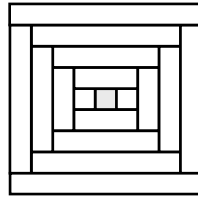

Log Cabin Master Grid Sheets

\$6 per set -- Grids included in this packet:

Traditional Log Cabin on Point

Square Courthouse Steps

Rectangular Courthouse Steps

Diamonds that Shine

Tumbling Blocks

Stepping Out --9" X 4 1/2"

Offset Center Variation Log Cabin

Offset Center Log Cabin on Point

Offset Center Log Cabin with Four Patch

Multiwidth Log Rectangular Log Cabin

Elongated Courthouse Steps - 10" X 5"

Half Shift Elongated Courthouse Steps