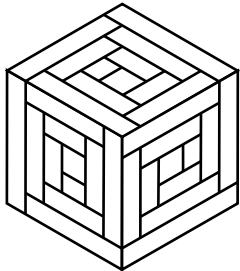

# Log Cabin Master Grid Sheets

\$6 per set -- Grids included in this packet:

**Traditional Log Cabin on Point**

**Square Courthouse Steps**

**Rectangular Courthouse Steps**

**Diamonds that Shine**

**Tumbling Blocks**

**Stepping Out --9" X 4 1/2"**

**Offset Center Variation Log Cabin**

**Offset Center Log Cabin**

**Offset Center Log Cabin with Four Patch**

**Multiwidth Log Rectangular Log Cabin**

**Elongated Courthouse Steps - 10" X 5"**

**Half Shift Elongated Courthouse Steps**

Master grid sheets may be copied for your personal use in design work. Feel free to use as is, modify, or combine to create new Log Cabin designs from your creative endeavors.