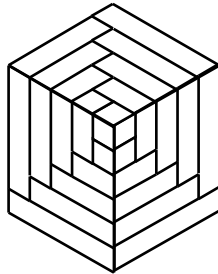

Log Cabin Master Grid Sheets

\$6 per set -- Grids included in this packet:

Traditional Log Cabin on Point

Square Courthouse Steps

Rectangular Courthouse Steps

Diamonds that Shine

Tumbling Blocks

Stepping Out --9" X 4 1/2"

Offset Center Variation Log Cabin

Offset Center Log Cabin on Point

Offset Center Log Cabin with Four Patch

Multiwidth Log Rectangular Log Cabin

Elongated Courthouse Steps - 10" X 5"

Half Shift Elongated Courthouse Steps