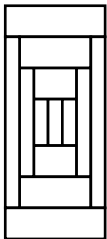

Log Cabin Master Grid Sheets

\$6 per set -- Grids included in this packet:

Traditional Log Cabin on Point

Square Courthouse Steps

Rectangular Courthouse Steps

Diamonds that Shine

Tumbling Blocks

Stepping Out --9" X 4 1/2"

Offset Center Variation Log Cabin

Offset Center Log Cabin on Point

Offset Center Log Cabin with Four Patch

Multiwidth Log Rectangular Log Cabin

Elongated Courthouse Steps - 10" X 5"

Half Shift Elongated Courthouse Steps