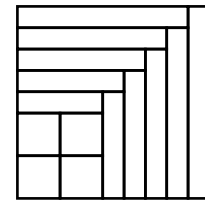

Log Cabin Master Grid Sheets

\$6 per set -- Grids included in this packet:

Traditional Log Cabin on Point

Square Courthouse Steps

Rectangular Courthouse Steps

Diamonds that Shine

Tumbling Blocks

Stepping Out --9" X 4 1/2"

Offset Center Variation Log Cabin

Offset Center Log Cabin on Point

Offset Center Log Cabin with Four Patch

Multiwidth Log Rectangular Log Cabin

Elongated Courthouse Steps - 10" X 5"

Half Shift Elongated Courthouse Steps