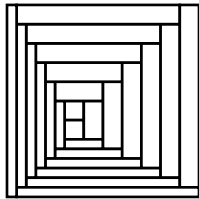

# Log Cabin Master Grid Sheets

\$6 per set -- Grids included in this packet:

**Traditional Log Cabin on Point**

**Square Courthouse Steps**

**Rectangular Courthouse Steps**

**Diamonds that Shine**

**Tumbling Blocks**

**Stepping Out --9" X 4 1/2"**

**Offset Center Variation Log Cabin**

**Offset Center Log Cabin**

**Offset Center Log Cabin with Four Patch**

**Multiwidth Log Rectangular Log Cabin**

**Elongated Courthouse Steps - 10" X 5"**

**Half Shift Elongated Courthouse Steps**

Master grid sheets may be copied for your personal use in design work. Feel free to use as is, modify, or combine to create new Log Cabin designs from your creative endeavors.