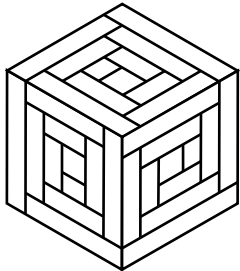

Log Cabin Master Grid Sheets

\$6 per set -- Grids included in this packet:

Traditional Log Cabin on Point

Square Courthouse Steps

Rectangular Courthouse Steps

Diamonds that Shine

Tumbling Blocks

Stepping Out --9" X 4 1/2"

Offset Center Variation Log Cabin

Offset Center Log Cabin on Point

Offset Center Log Cabin with Four Patch

Multiwidth Log Rectangular Log Cabin

Elongated Courthouse Steps - 10" X 5"

Half Shift Elongated Courthouse Steps