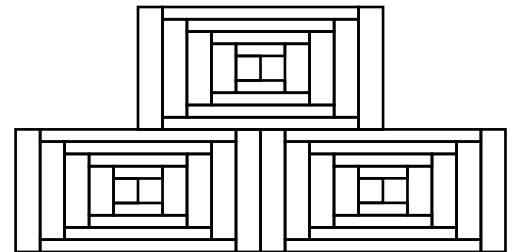

# Log Cabin Master Grid Sheets

\$6 per set -- Grids included in this packet:

**Traditional Log Cabin on Point**

**Square Courthouse Steps**

**Rectangular Courthouse Steps**

**Diamonds that Shine**

**Tumbling Blocks**

**Stepping Out --9" X 4 1/2"**

**Offset Center Variation Log Cabin**

**Offset Center Log Cabin**

**Offset Center Log Cabin with Four Patch**

**Multiwidth Log Rectangular Log Cabin**

**Elongated Courthouse Steps - 10" X 5"**

**Half Shift Elongated Courthouse Steps**

Master grid sheets may be copied for your personal use in design work. Feel free to use as is, modify, or combine to create new Log Cabin designs from your creative endeavors.