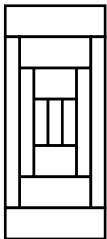

# Log Cabin Master Grid Sheets

\$6 per set -- Grids included in this packet:

**Traditional Log Cabin on Point**

**Square Courthouse Steps**

**Rectangular Courthouse Steps**

**Diamonds that Shine**

**Tumbling Blocks**

**Stepping Out --9" X 4 1/2"**

**Offset Center Variation Log Cabin**

**Offset Center Log Cabin**

**Offset Center Log Cabin with Four Patch**

**Multiwidth Log Rectangular Log Cabin**

**Elongated Courthouse Steps - 10" X 5"**

**Half Shift Elongated Courthouse Steps**

Master grid sheets may be copied for your personal use in design work. Feel free to use as is, modify, or combine to create new Log Cabin designs from your creative endeavors.