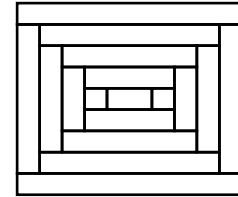

Log Cabin Master Grid Sheets

\$6 per set -- Grids included in this packet:

Traditional Log Cabin on Point

Square Courthouse Steps

Rectangular Courthouse Steps

Diamonds that Shine

Tumbling Blocks

Stepping Out --9" X 4 1/2"

Offset Center Variation Log Cabin

Offset Center Log Cabin on Point

Offset Center Log Cabin with Four Patch

Multiwidth Log Rectangular Log Cabin

Elongated Courthouse Steps - 10" X 5"

Half Shift Elongated Courthouse Steps