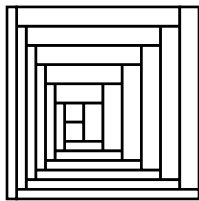

Log Cabin Master Grid Sheets

\$6 per set -- Grids included in this packet:

Traditional Log Cabin on Point

Square Courthouse Steps

Rectangular Courthouse Steps

Diamonds that Shine

Tumbling Blocks

Stepping Out --9" X 4 1/2"

Offset Center Variation Log Cabin

Offset Center Log Cabin on Point

Offset Center Log Cabin with Four Patch

Multiwidth Log Rectangular Log Cabin

Elongated Courthouse Steps - 10" X 5"

Half Shift Elongated Courthouse Steps