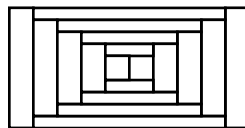

# Log Cabin Master Grid Sheets

\$6 per set -- Grids included in this packet:

**Traditional Log Cabin on Point**

**Square Courthouse Steps**

**Rectangular Courthouse Steps**

**Diamonds that Shine**

**Tumbling Blocks**

**Stepping Out --9" X 4 1/2"**

**Offset Center Variation Log Cabin**

**Offset Center Log Cabin**

**Offset Center Log Cabin with Four Patch**

**Multiwidth Log Rectangular Log Cabin**

**Elongated Courthouse Steps - 10" X 5"**

**Half Shift Elongated Courthouse Steps**

Master grid sheets may be copied for your personal use in design work. Feel free to use as is, modify, or combine to create new Log Cabin designs from your creative endeavors.