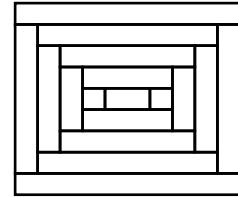

# Log Cabin Master Grid Sheets

\$6 per set -- Grids included in this packet:

**Traditional Log Cabin on Point**

**Square Courthouse Steps**

**Rectangular Courthouse Steps**

**Diamonds that Shine**

**Tumbling Blocks**

**Stepping Out --9" X 4 1/2"**

**Offset Center Variation Log Cabin**

**Offset Center Log Cabin**

**Offset Center Log Cabin with Four Patch**

**Multiwidth Log Rectangular Log Cabin**

**Elongated Courthouse Steps - 10" X 5"**

**Half Shift Elongated Courthouse Steps**

Master grid sheets may be copied for your personal use in design work. Feel free to use as is, modify, or combine to create new Log Cabin designs from your creative endeavors.