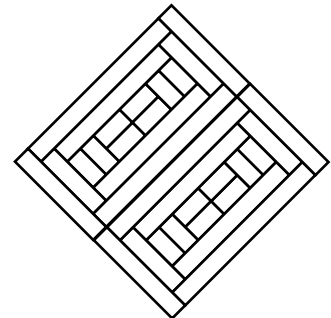

# Log Cabin Master Grid Sheets

\$6 per set -- Grids included in this packet:

**Traditional Log Cabin on Point**

**Square Courthouse Steps**

**Rectangular Courthouse Steps**

**Diamonds that Shine**

**Tumbling Blocks**

**Stepping Out --9" X 4 1/2"**

**Offset Center Variation Log Cabin**

**Offset Center Log Cabin**

**Offset Center Log Cabin with Four Patch**

**Multiwidth Log Rectangular Log Cabin**

**Elongated Courthouse Steps - 10" X 5"**

**Half Shift Elongated Courthouse Steps**

Master grid sheets may be copied for your personal use in design work. Feel free to use as is, modify, or combine to create new Log Cabin designs from your creative endeavors.