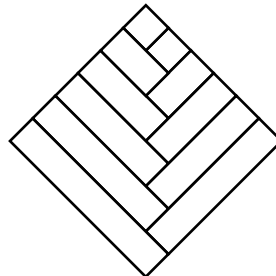

Log Cabin Master Grid Sheets

\$6 per set -- Grids included in this packet:

Traditional Log Cabin on Point

Square Courthouse Steps

Rectangular Courthouse Steps

Diamonds that Shine

Tumbling Blocks

Stepping Out --9" X 4 1/2"

Offset Center Variation Log Cabin

Offset Center Log Cabin on Point

Offset Center Log Cabin with Four Patch

Multiwidth Log Rectangular Log Cabin

Elongated Courthouse Steps - 10" X 5"

Half Shift Elongated Courthouse Steps