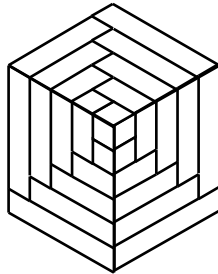

# Log Cabin Master Grid Sheets

\$6 per set -- Grids included in this packet:

**Traditional Log Cabin on Point**

**Square Courthouse Steps**

**Rectangular Courthouse Steps**

**Diamonds that Shine**

**Tumbling Blocks**

**Stepping Out --9" X 4 1/2"**

**Offset Center Variation Log Cabin**

**Offset Center Log Cabin**

**Offset Center Log Cabin with Four Patch**

**Multiwidth Log Rectangular Log Cabin**

**Elongated Courthouse Steps - 10" X 5"**

**Half Shift Elongated Courthouse Steps**

Master grid sheets may be copied for your personal use in design work. Feel free to use as is, modify, or combine to create new Log Cabin designs from your creative endeavors.