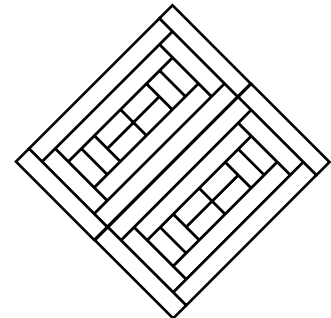

Log Cabin Master Grid Sheets

\$6 per set -- Grids included in this packet:

Traditional Log Cabin on Point

Square Courthouse Steps

Rectangular Courthouse Steps

Diamonds that Shine

Tumbling Blocks

Stepping Out --9" X 4 1/2"

Offset Center Variation Log Cabin

Offset Center Log Cabin on Point

Offset Center Log Cabin with Four Patch

Multiwidth Log Rectangular Log Cabin

Elongated Courthouse Steps - 10" X 5"

Half Shift Elongated Courthouse Steps

Master grid sheets may be copied for your personal use in design work. Feel free to use as is, modify, or combine to create new Log Cabin designs from your creative endeavors.