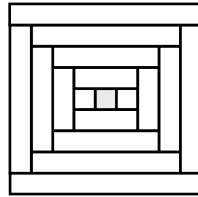

# Log Cabin Master Grid Sheets

\$6 per set -- Grids included in this packet:

**Traditional Log Cabin on Point**

**Square Courthouse Steps**

**Rectangular Courthouse Steps**

**Diamonds that Shine**

**Tumbling Blocks**

**Stepping Out --9" X 4 1/2"**

**Offset Center Variation Log Cabin**

**Offset Center Log Cabin**

**Offset Center Log Cabin with Four Patch**

**Multiwidth Log Rectangular Log Cabin**

**Elongated Courthouse Steps - 10" X 5"**

**Half Shift Elongated Courthouse Steps**

Master grid sheets may be copied for your personal use in design work. Feel free to use as is, modify, or combine to create new Log Cabin designs from your creative endeavors.