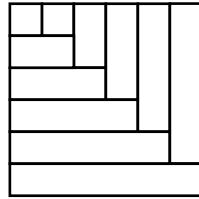

# Log Cabin Master Grid Sheets

\$6 per set -- Grids included in this packet:

**Traditional Log Cabin on Point**

**Square Courthouse Steps**

**Rectangular Courthouse Steps**

**Diamonds that Shine**

**Tumbling Blocks**

**Stepping Out --9" X 4 1/2"**

**Offset Center Variation Log Cabin**

**Offset Center Log Cabin**

**Offset Center Log Cabin with Four Patch**

**Multiwidth Log Rectangular Log Cabin**

**Elongated Courthouse Steps - 10" X 5"**

**Half Shift Elongated Courthouse Steps**

Master grid sheets may be copied for your personal use in design work. Feel free to use as is, modify, or combine to create new Log Cabin designs from your creative endeavors.