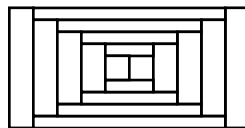

Log Cabin Master Grid Sheets

\$6 per set -- Grids included in this packet:

Traditional Log Cabin on Point

Square Courthouse Steps

Rectangular Courthouse Steps

Diamonds that Shine

Tumbling Blocks

Stepping Out --9" X 4 1/2"

Offset Center Variation Log Cabin

Offset Center Log Cabin on Point

Offset Center Log Cabin with Four Patch

Multiwidth Log Rectangular Log Cabin

Elongated Courthouse Steps - 10" X 5"

Half Shift Elongated Courthouse Steps

Master grid sheets may be copied for your personal use in design work. Feel free to use as is, modify, or combine to create new Log Cabin designs from your creative endeavors.