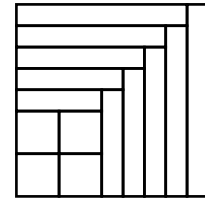

# Log Cabin Master Grid Sheets

\$6 per set -- Grids included in this packet:

**Traditional Log Cabin on Point**

**Square Courthouse Steps**

**Rectangular Courthouse Steps**

**Diamonds that Shine**

**Tumbling Blocks**

**Stepping Out --9" X 4 1/2"**

**Offset Center Variation Log Cabin**

**Offset Center Log Cabin**

**Offset Center Log Cabin with Four Patch**

**Multiwidth Log Rectangular Log Cabin**

**Elongated Courthouse Steps - 10" X 5"**

**Half Shift Elongated Courthouse Steps**

Master grid sheets may be copied for your personal use in design work. Feel free to use as is, modify, or combine to create new Log Cabin designs from your creative endeavors.