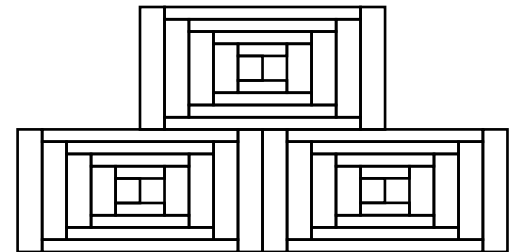

Log Cabin Master Grid Sheets

\$6 per set -- Grids included in this packet:

Traditional Log Cabin on Point

Square Courthouse Steps

Rectangular Courthouse Steps

Diamonds that Shine

Tumbling Blocks

Stepping Out --9" X 4 1/2"

Offset Center Variation Log Cabin

Offset Center Log Cabin on Point

Offset Center Log Cabin with Four Patch

Multiwidth Log Rectangular Log Cabin

Elongated Courthouse Steps - 10" X 5"

Half Shift Elongated Courthouse Steps

Master grid sheets may be copied for your personal use in design work. Feel free to use as is, modify, or combine to create new Log Cabin designs from your creative endeavors.